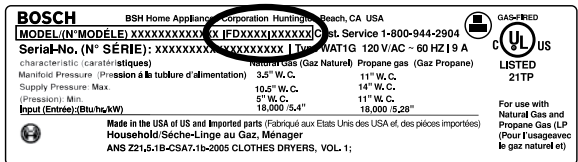

Instructions:

1. Go to <http://boschappliances.fasterreward.com> to register or complete **ALL** Information on this form including FD number for each product. Incomplete forms will not be paid.
2. Include purchase invoice or sales slip (circle the model numbers and date of purchase), registration form, and this reward form.
3. Mail no later than June 15, 2010, to:
  P.O. Box 6160 Dept. 11, Douglas, AZ 85655-6160

**Cannot be combined with any other Bosch offers.
Not eligible at Lowe's and Sears.**

**To check rebate status, go to www.rewardsbymail.com
For questions: please call 1-877-582-4040**

If you do not have your FD number(s) because your appliance(s) will not be delivered by the postmark date, please do the following:

1. Mail this form (without FD numbers) as instructed in steps 1 through 3, by June 15, 2010.
2. Call 1-877-582-4040 within 60 days after the postmark date to submit your FD number(s). A reward will not be issued without (an) FD number(s).