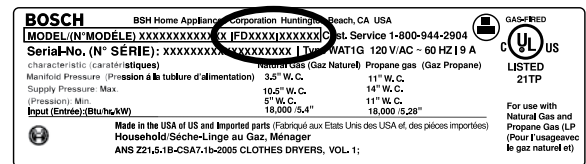

Instructions:

1. Go to <http://boschappliances.fasterreward.com> to register or complete ALL Information on this form including FD number for each product. Incomplete forms will not be paid.
2. Include purchase invoice or sales slip (circle the model numbers and date of purchase), registration form, and this reward form.
3. Mail no later than June 15, 2010, to:
  P.O. Box 6160 Dept. 11, Douglas, AZ 85655-6160

**Cannot be combined with any other Bosch offers.
Not eligible at Lowe's and Sears.**

**To check rebate status, go to www.rewardsbymail.com
For questions: please call 1-877-582-4040**

If you do not have your FD number(s) because your appliance(s) will not be delivered by the postmark date, please do the following:

1. Mail this form (without FD numbers) as instructed in steps 1 through 3, by June 15, 2010.
2. Call 1-877-582-4040 within 60 days after the postmark date to submit your FD number(s). A reward will not be issued without (an) FD number(s).